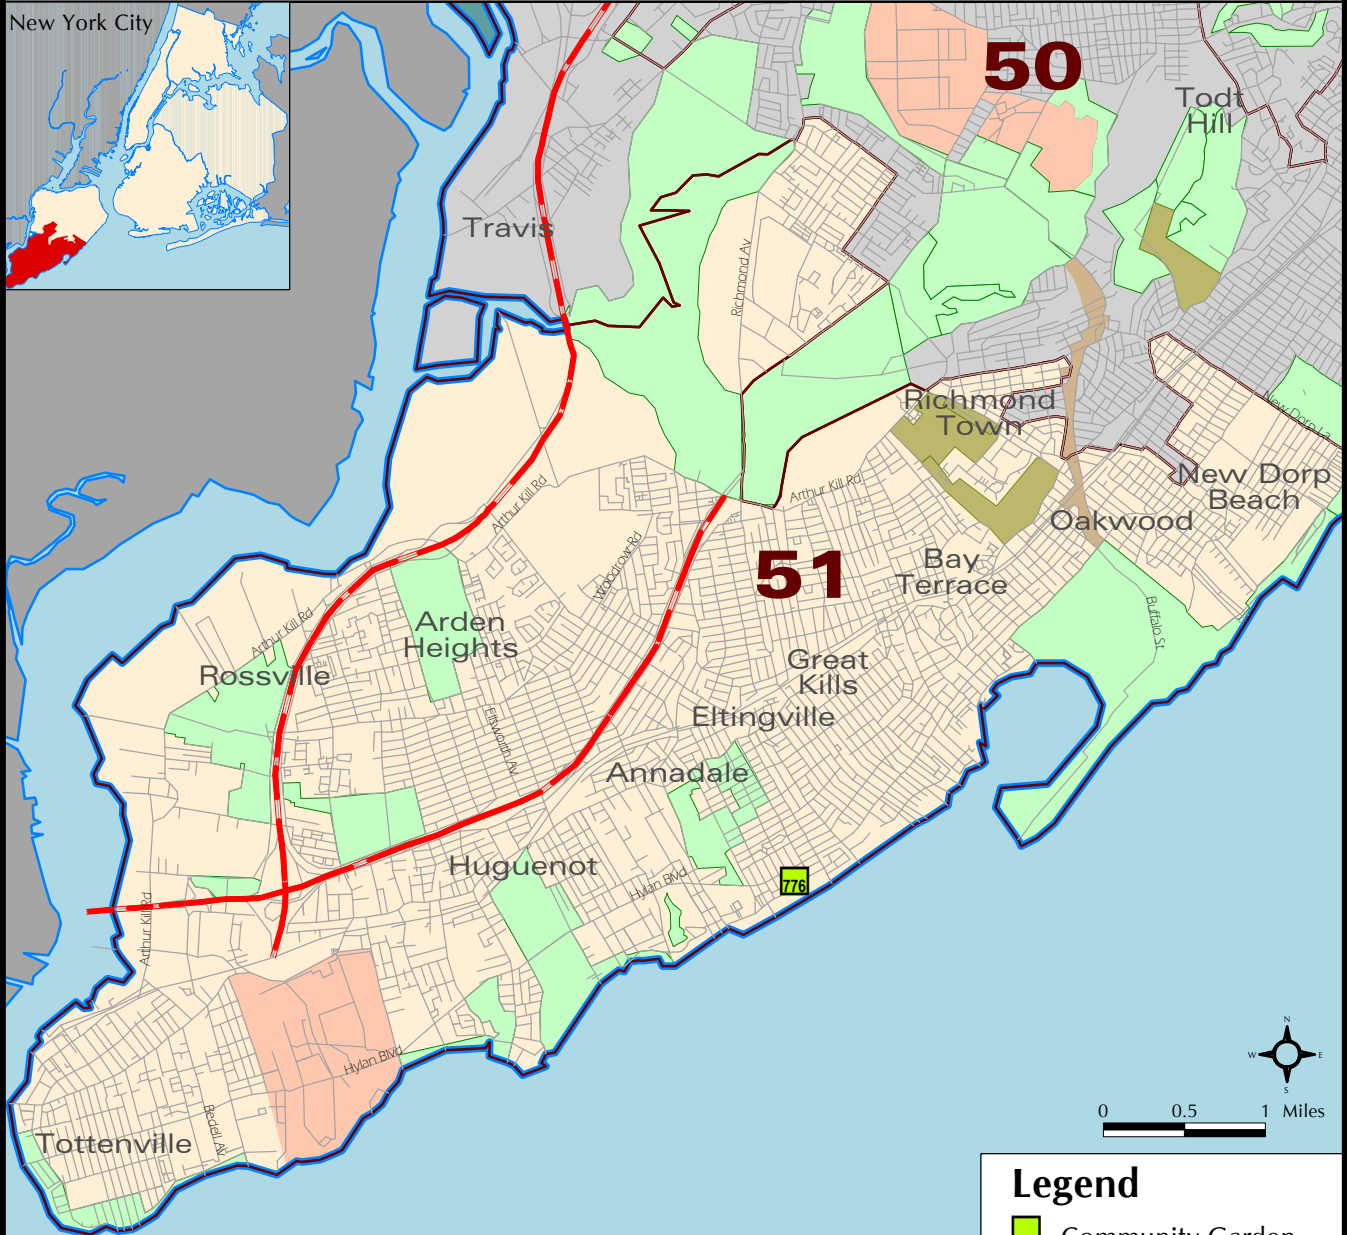

Community Gardens

Staten Island: City Council District 51

For detailed information about Community Gardens in New York City go to: www.cenyc.org/maps/index.html

Legend

- Community Garden
- City Council District
- Park
- Cemetery
- Wildlife Refuge
- Institution
- Parkway/Greenway
- Transportation Facility
- Streets
- Highways

Map by:

NYPIRG's
Community Mapping
Assistance Project
212-349-6460
www.cmap.nypirg.org

A Project of: Council on the Environment of New York City

Source: CENYC, 2001; NYC DCP, 2000
Date: July 2001

Unverified map. The data contained in this document is for informational uses only. The Council on the Environment of NYC assumes no liability for misinformation or misrepresentation.

Community Gardens

For detailed information about Community Gardens in New York City go to: www.cenyc.org/maps/index.html

Staten Island: City Council District 51

ID	GARDEN NAME	ADDRESS
776	Bayview Habitat	S/E/C Bayview Terrace/E/O Holdridge Ave.