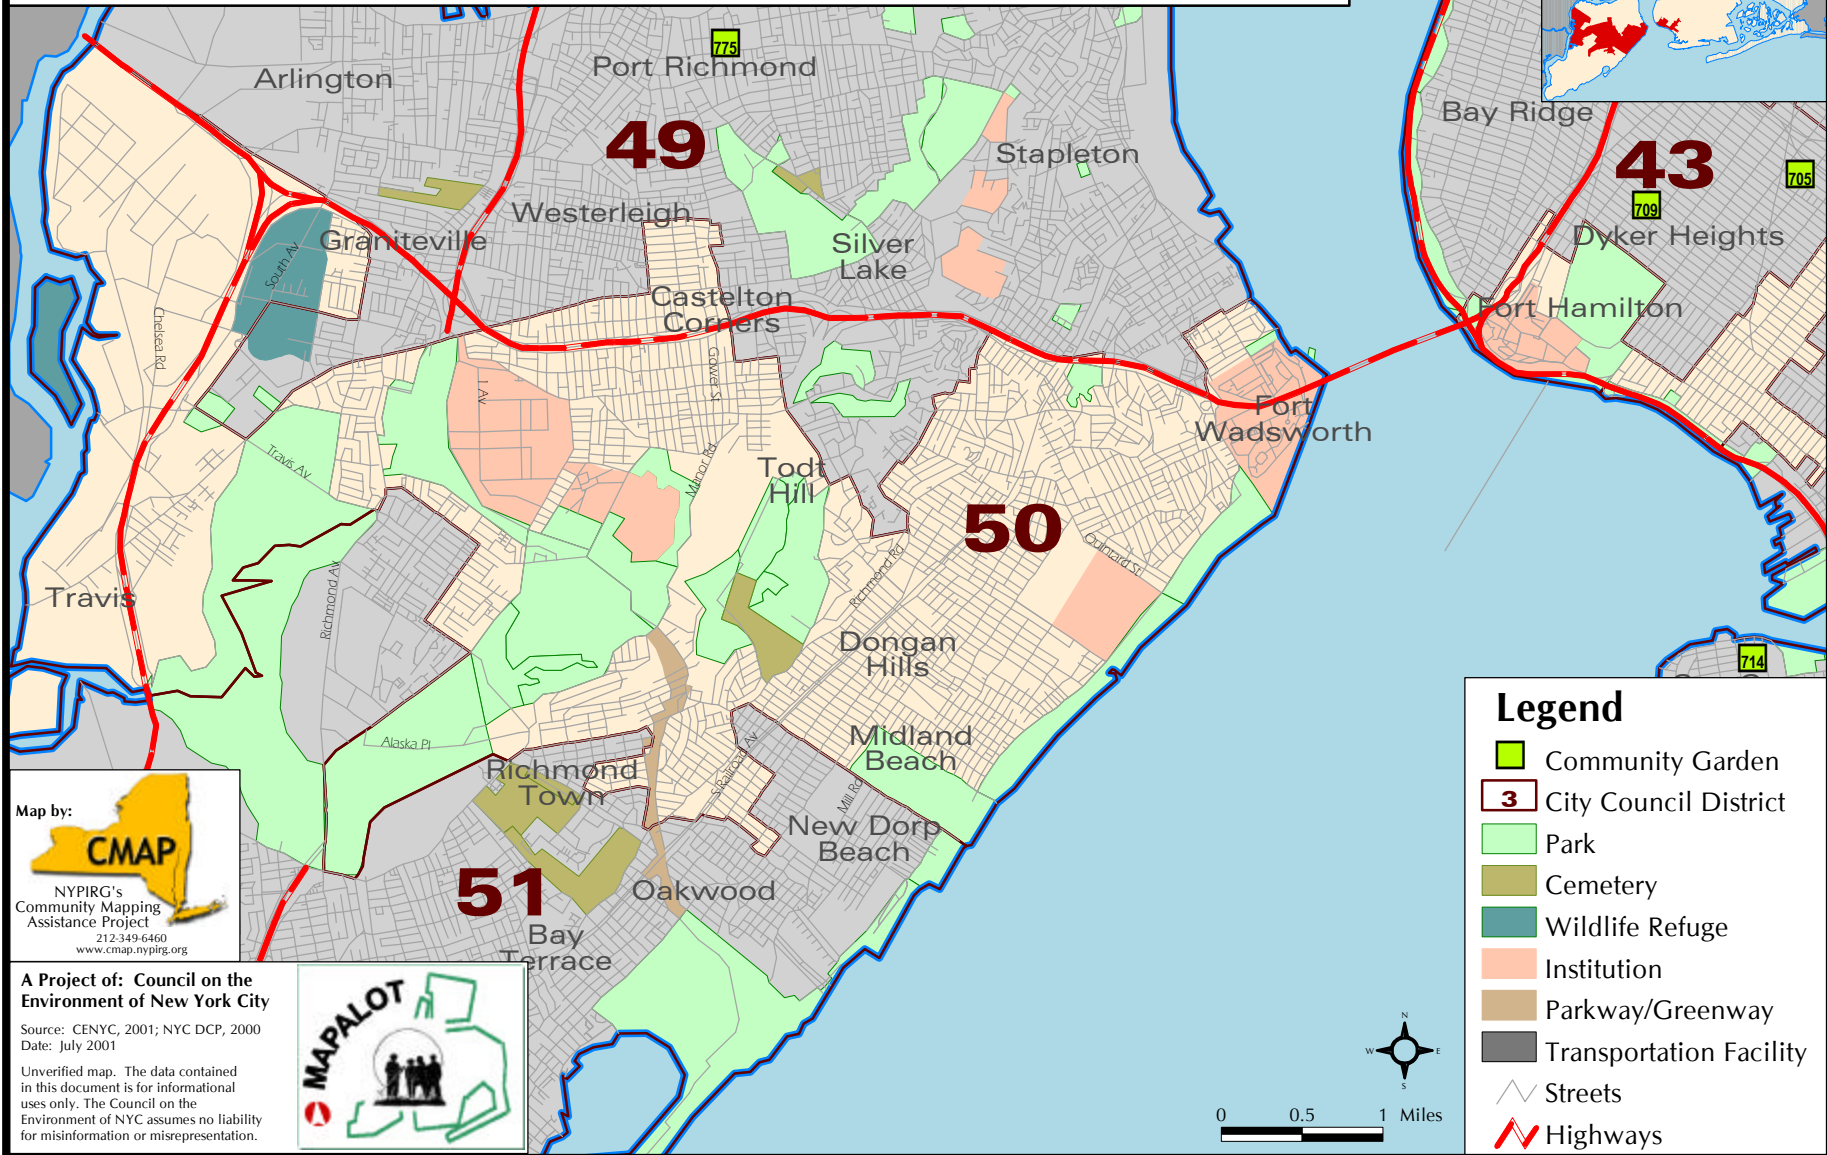

Community Gardens

Staten Island: City Council District 50

For detailed information about Community Gardens in New York City go to: www.cenyc.org/maps/index.html

Legend

- Community Garden
- City Council District
- Park
- Cemetery
- Wildlife Refuge
- Institution
- Parkway/Greenway
- Transportation Facility
- Streets
- Highways

Map by:

NYPIRG's
Community Mapping
Assistance Project
212-349-6460
www.cmap.nypirg.org

A Project of: Council on the Environment of New York City

Source: CENYC, 2001; NYC DCP, 2000
Date: July 2001

Unverified map. The data contained in this document is for informational uses only. The Council on the Environment of NYC assumes no liability for misinformation or misrepresentation.