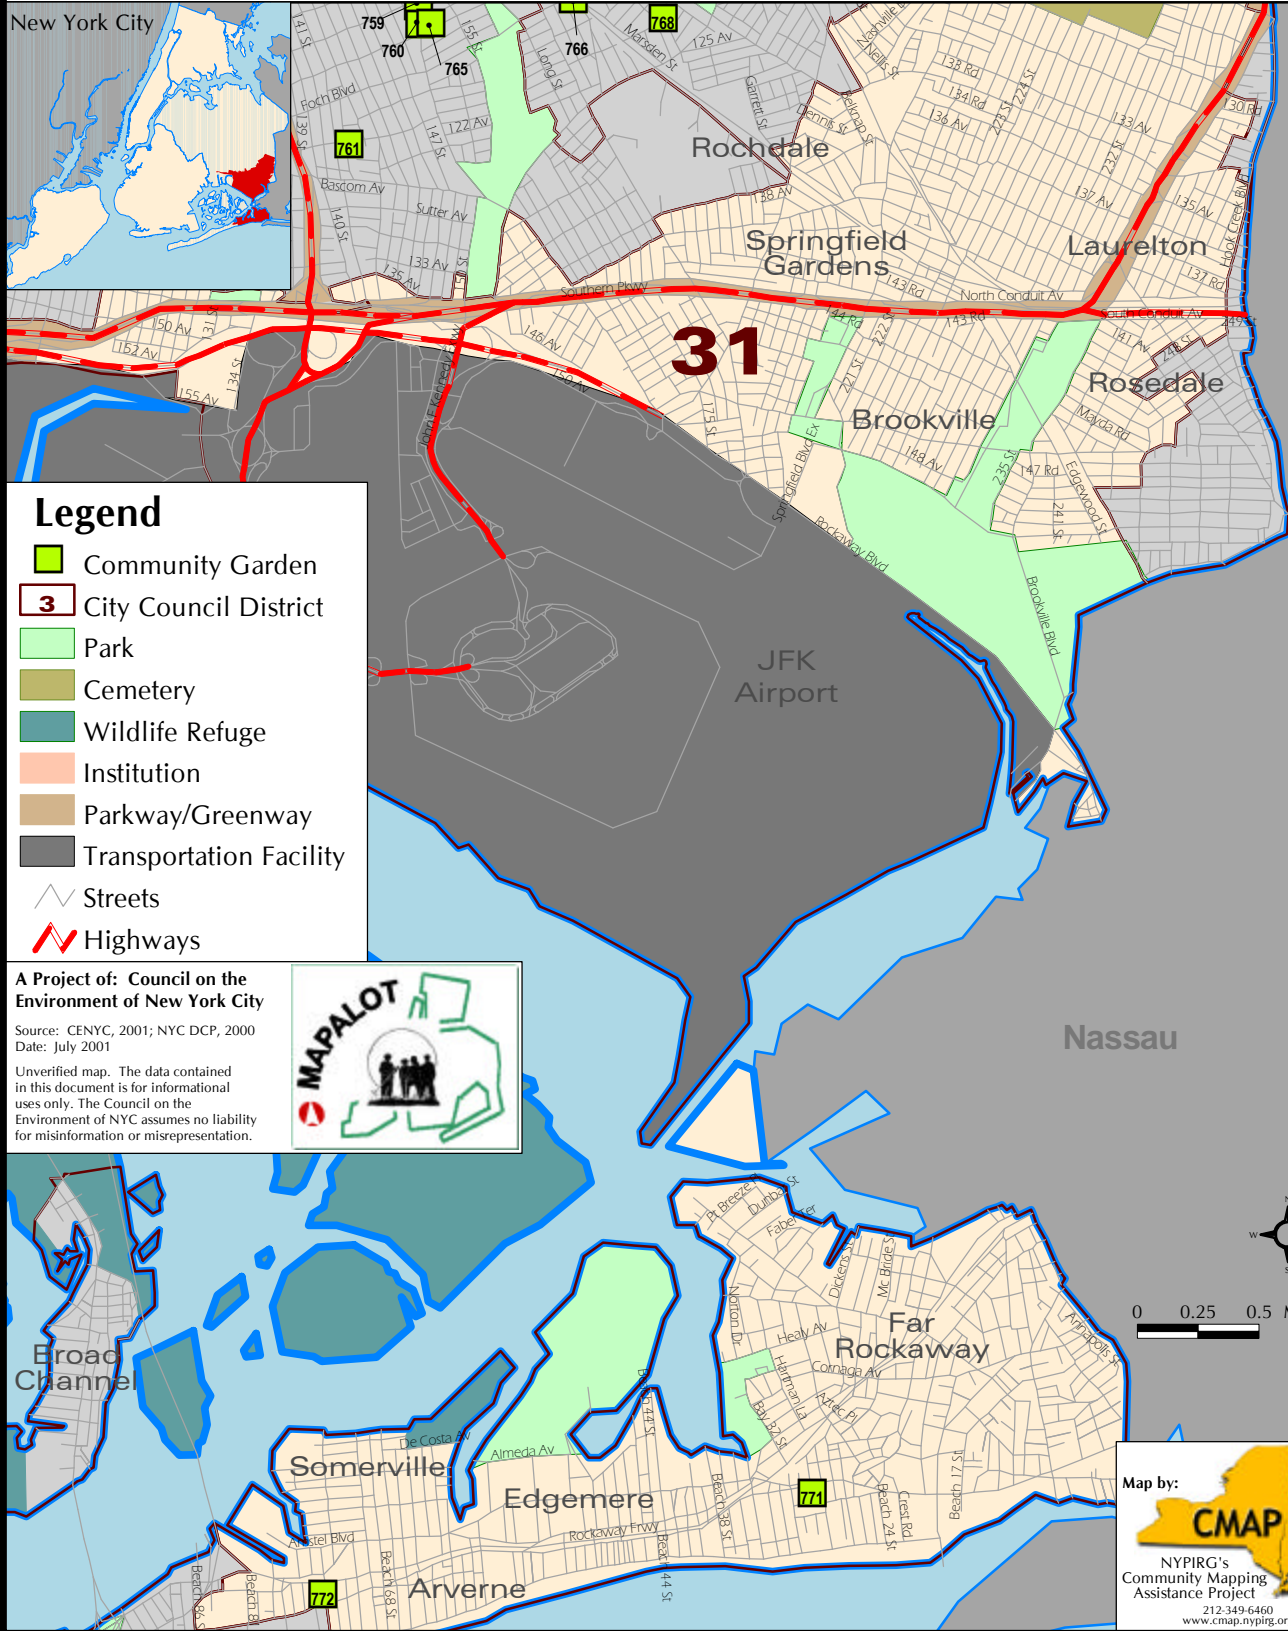

Community Gardens

Queens: City Council District 31

For detailed information about Community Gardens in New York City go to: www.cenyc.org/maps/index.html

Legend

- Community Garden
- City Council District
- Park
- Cemetery
- Wildlife Refuge
- Institution
- Parkway/Greenway
- Transportation Facility
- Streets
- Highways

A Project of: Council on the Environment of New York City

Source: CENYC, 2001; NYC DCP, 2000
Date: July 2001

Nassau

0 0.25 0.5 Miles

Map by:

CMAP
NYPIRG's
Community Mapping
Assistance Project
212-349-6460
www.cmap.nypirg.org