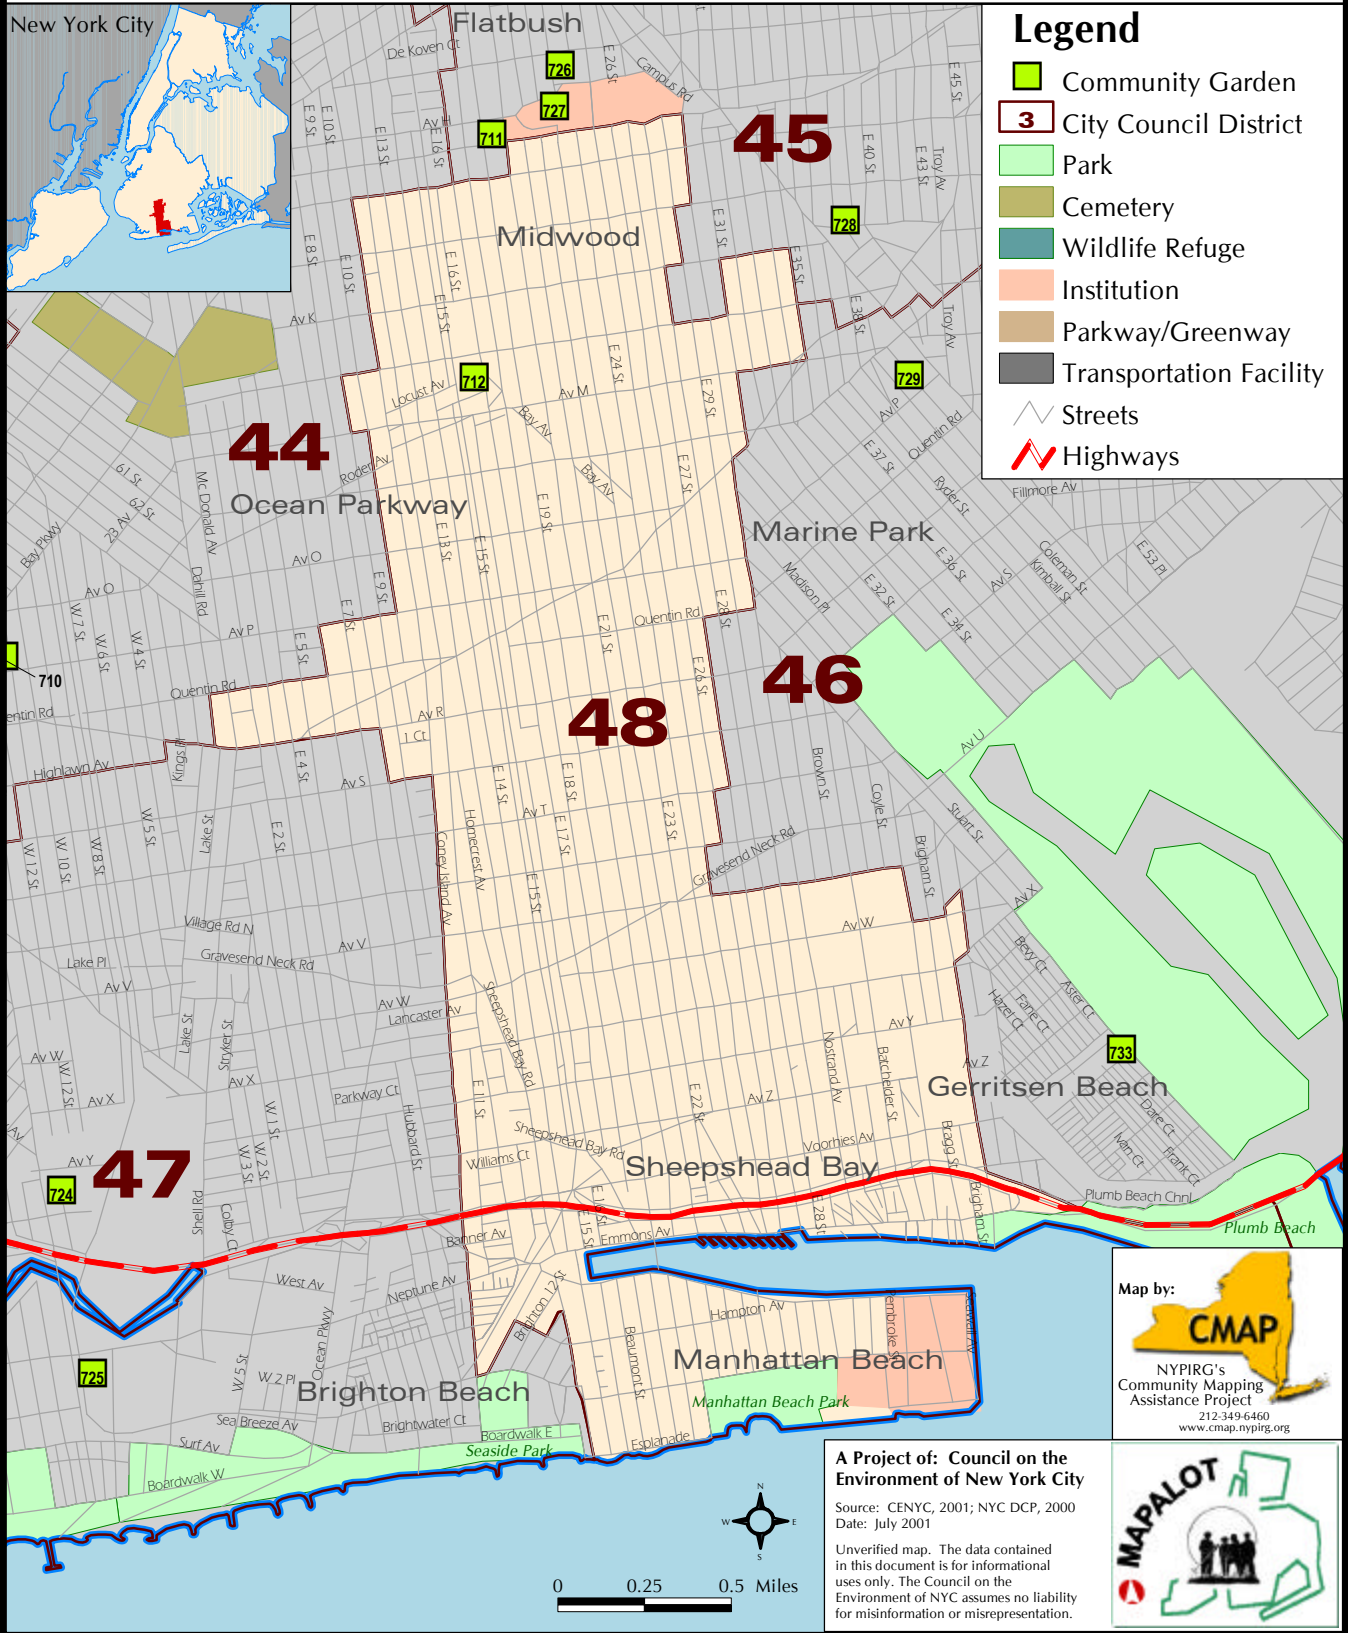

Community Gardens

Brooklyn: City Council District 48

For detailed information about Community Gardens in New York City go to: www.cenyc.org/maps/index.html

Legend

- Community Garden
- City Council District
- Park
- Cemetery
- Wildlife Refuge
- Institution
- Parkway/Greenway
- Transportation Facility
- Streets
- Highways

A Project of: Council on the Environment of New York City

Source: CENYC, 2001; NYC DCP, 2000
Date: July 2001