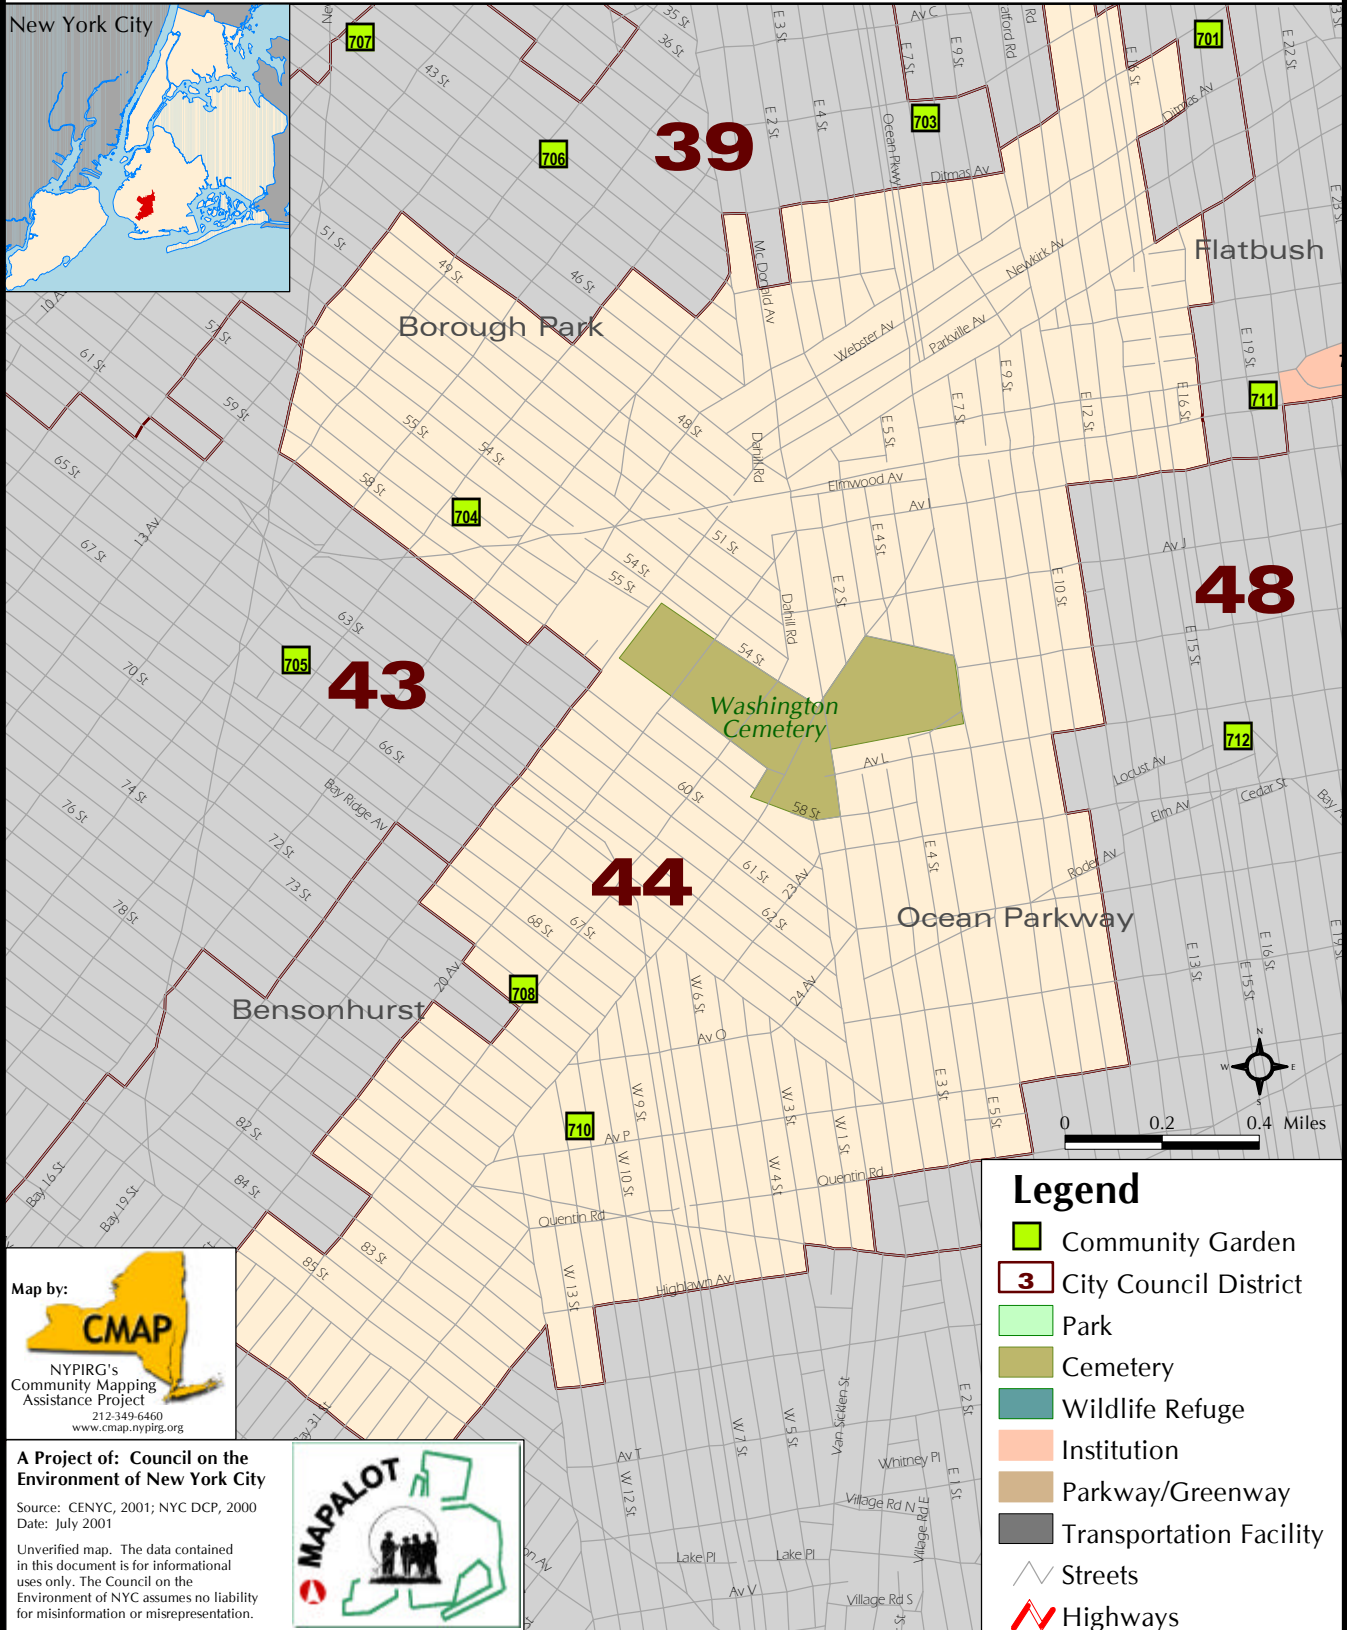

## Brooklyn: City Council District 44

For detailed information about Community Gardens in New York City go to: [www.cenyc.org/maps/index.html](http://www.cenyc.org/maps/index.html)