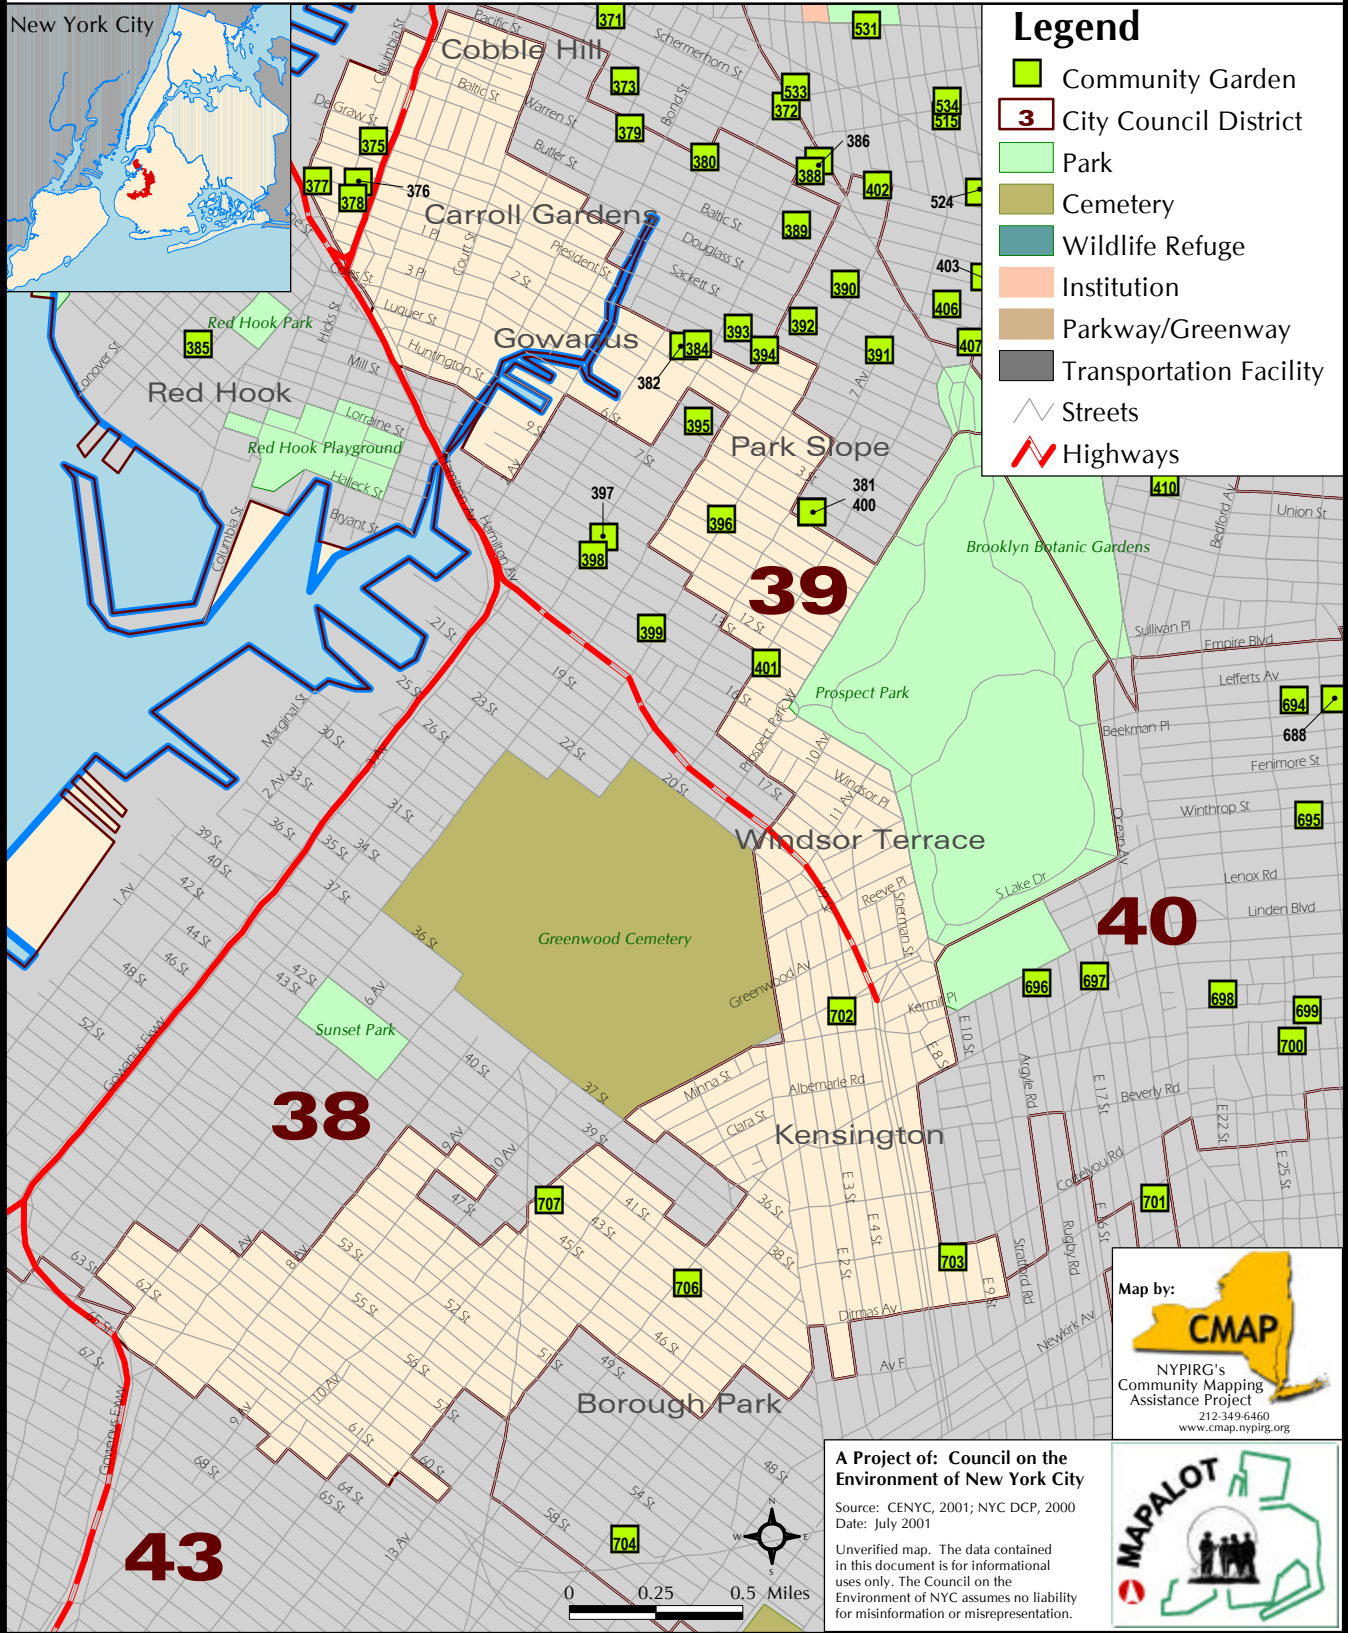

Community Gardens

Brooklyn: City Council District 39

For detailed information about Community Gardens in New York City go to: www.cenyc.org/maps/index.html

Community Gardens

For detailed information about Community Gardens in New York City go to: www.cenyc.org/maps/index.html

Brooklyn: City Council District 39

| ID | GARDEN NAME | ADDRESS |
|-----|--|--|
| 375 | Human Compass Community Garden Inc. | 207-209 Columbia Street |
| 376 | Amazing Garden | 261-265 Columbia Street |
| 377 | Backyard Garden | 61-73 Hamilton Avenue |
| 378 | Summit Street Community Garden | 281-285 Columbia Street |
| 382 | P.S. 372@834 / The Children's School | 219 First Street |
| 384 | Gil Hodges Memorial Garden | Corner of Carroll Street & Denton Place |
| 396 | Schaef Earth Garden | 410 6th Avenue |
| 401 | Rainbow Garden/P.S. 107 | 1301 8th Avenue |
| 702 | Windsor Terrace Kensington Memorial Garden | East 4th Street between Caton & Ft. Hamilton Parkway |
| 703 | I.S. 62 | Corner of Cortelyou Road & East 7th Street |
| 706 | PS 164 | 4211 14th Avenue |
| 707 | PS 131-Roof Greenhouse | 4305 Ft. Hamilton Pkwy. |